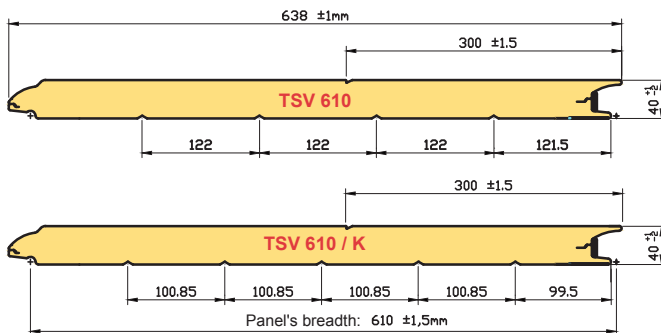

TSV 610 & TSV/K 610

TECSEDO® SAFE eVo

TSV/K 610
WINCHESTER - SMOOTH

TSV 610
RAL 9010 - WOODGRAIN

Panel Weight:		
WG	P25 & P5	5.70 Kg/m
POLY	POLY 25	6.65 Kg/m
WG SM	PVC 140	5.75 Kg/m
WG	P35	5.40 Kg/m
SM	P35	6.00 Kg/m
Weight Tolerance		±5%
Ridges (Standard)		122 mm
Ridges (K Version)		101 mm
mW		<0.022
λ	m °C	
K	Watt m °C	0.50
I (ISO 717)		25
Soundproof Index (dB)		

610 mm

40 mm

Panel weight is for indication purposes only. Due to the typical tolerances gotten during the several steps of the panels components manufacturing process, variations in the final weight of the panel can be found. For this reason and in accordance with the industrial "Best Practices", Tecsedo recommends to weigh the panels before using them for each door assembly, in order to choose the most suitable springs.

FINISHING External Face	COATING External Face	TYPE External Face	COLOURS* External Face							
WOODGRAIN										
	5µm Paintable Primer		STANDARD GREY							
	25µm Polyester	STANDARD COLOURS	RAL 8014	RAL 9002	RAL 9010					
		OTHER COLOURS	RAL 6005	RAL 7016	RAL 9006	Other RAL colours are available on request, subject to minimum quantities				
	35µm Polyester Multilayer		GBROWN	DBROWN						
UV Resistant 140µm PVC Film			GOLDEN OAK	DARK OAK	GREEN OAK	MAHOGANY	WENGE	WINCHESTER	ANTHRACITE	
POLYGRAIN										
	25µm Polyamidic		RAL 7016	RAL 9016						
SMOOTH										
	35µm Polyester Multilayer		GBROWN	DBROWN						
	UV Resistant 140µm PVC Film		GOLDEN OAK	DARK OAK	GREEN OAK	MAHOGANY	WENGE	WINCHESTER	ANTHRACITE	
INTERNAL FACE	COLOURS		25µm Polyester	RAL 9002 Stucco	RAL 9010 Stucco	RAL 9002 Smooth	RAL 9010 Smooth			

* Printed colours are for example only. To ensure proper colour and finishing representation, please contact TECSEDO and request a sample.