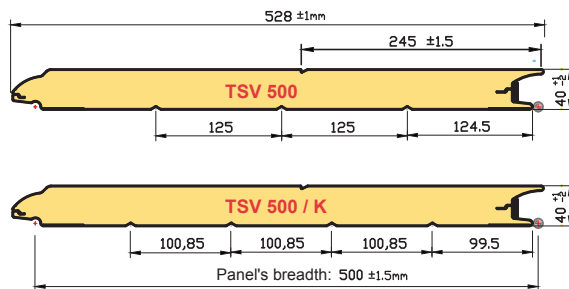

**TSV 500 & TSV/K 500**
**TECSEDO® SAFE eVo**

 TSV/K 500  
DBROWN - WOODGRAIN

 TSV 500  
RAL 9006- WOODGRAIN

|                       |              |           |
|-----------------------|--------------|-----------|
| Panel Weight:         |              |           |
| WG                    | P25 & P5     | 4.85 Kg/m |
| POLY                  | POLY 25      | 5.70 Kg/m |
| WG SM                 | PVC 140      | 4.90 Kg/m |
| WG                    | P35          | 4.60 Kg/m |
| SM                    | P35          | 5.10 Kg/m |
| Weight Tolerance      |              | ±5%       |
| Ridges (Standard)     |              | 125 mm    |
| Ridges (K Version)    |              | 100 mm    |
| λ                     | mW<br>m °C   | <0.022    |
| k                     | Watt<br>m °C | 0.50      |
| I (ISO 717)           |              | 25        |
| Soundproof Index (dB) |              |           |

40 mm

Panel weight is for indication purposes only. Due to the typical tolerances getted during the several steps of the panels components manufacturing process, variations in the final weight of the panel can be found. For this reason and in accordance with the industrial "Best Practices", Tecsedo recommends to weigh the panels before using them for each door assembly, in order to choose the most suitable springs.