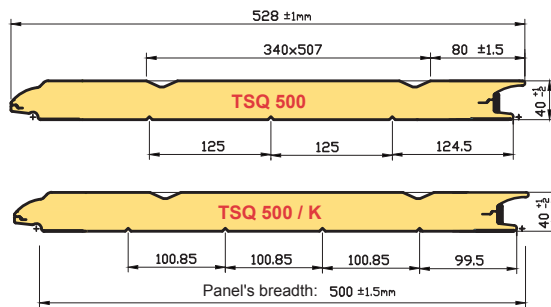

TSQ/K 500  
V-MAHOAGANY- WOODGRAIN

TSQ 500  
V-GOLDEN - WOODGRAIN

|             |                                 |          |           |
|-------------|---------------------------------|----------|-----------|
| 500 mm      | Panel Weight:                   |          |           |
|             | WG                              | P25 & P5 | 4.60 Kg/m |
|             | WG                              | P45      | 4.85 Kg/m |
|             | Weight Tolerance                |          | ±5%       |
|             | Ridges (Standard)               |          | 125 mm    |
|             | Ridges (K Version)              |          | 100 mm    |
|             | $\lambda \frac{mW}{m^{\circ}C}$ |          | <0.022    |
|             | $K \frac{Watt}{m^{\circ}C}$     |          | 0.50      |
| I (ISO 717) |                                 | 25       |           |
|             | Soundproof Index (dB)           |          |           |

40 mm

Panel weight is for indication purposes only. Due to the typical tolerances getted during the several steps of the panels components manufacturing process, variations in the final weight of the panel can be found. For this reason and in accordance with the industrial "Best Practices", Tecseido recommends to weigh the panels before using them for each door assembly, in order to choose the most suitable springs.