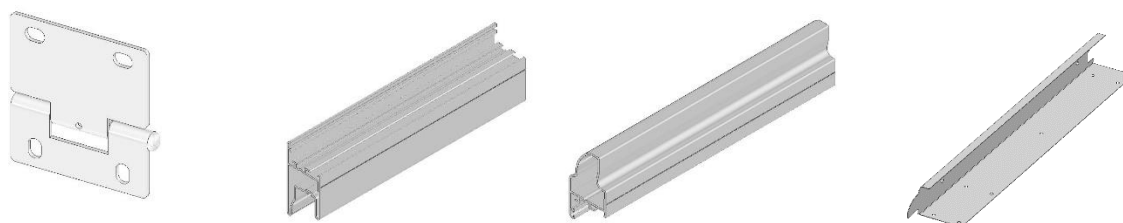

End caps – single – powdercoated - white

- **450760500L-9016-TC** – white end cap for Tecsedo panel, for 60mm wide hinge, for 500mm section, left
- **450760500R-9016-TC** – white end cap for Tecsedo panel, for 60mm wide hinge, for 500mm section, right
- **450760610L-9016-TC** – white end cap for Tecsedo panel, for 60mm wide hinge, for 610mm section, left
- **450760610R-9016-TC** – white end cap for Tecsedo panel, for 60mm wide hinge, for 610mm section, right
- **450770500L-9016-TC** – white end cap for Tecsedo panel, for 70mm wide hinge, for 500mm section, left
- **450770500R-9016-TC** – white end cap for Tecsedo panel, for 70mm wide hinge, for 500mm section, right
- **450770610L-9016-TC** – white end cap for Tecsedo panel, for 70mm wide hinge, for 610mm section, left
- **450770610R-9016-TC** – white end cap for Tecsedo panel, for 70mm wide hinge, for 610mm section, right

Hinges – middle

- **42206040M** – middle hinge for residential Tecsedo panel, 60mm wide
- **42206040M-9016** – white middle hinge for residential Tecsedo panel, 60mm wide
- **42207040M** - middle hinge for residential Tecsedo panel, 70mm wide
- **42207040M-9016** – white middle hinge for residential Tecsedo panel, 70mm wide